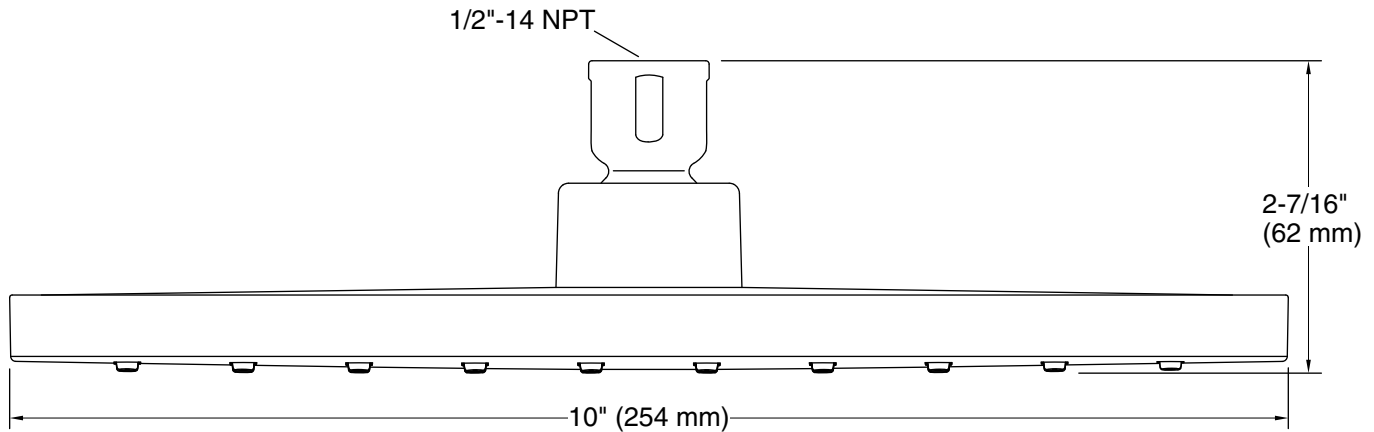

Technical Information

All product dimensions are nominal.

Drain included: No

Showerhead/Body Spray:

Rated maximum flow: 1.75 gal/min (6.6 l/min)

Pressure: 80 psi (5.5 bar)

Notes

For use with automatic compensating valves rated at 1.40 gal/min (5.3 l/min) or less.

Install this product according to the installation instructions.